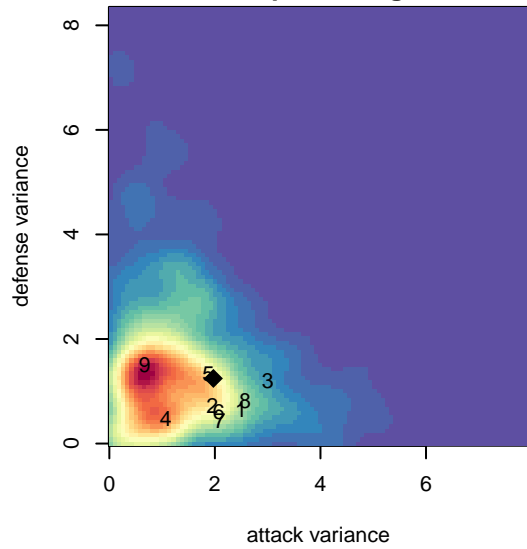

Seattle United W Blue G99

Seattle United Regional
 Seattle, WA
 G99 total strength=1270
 attack=8.35 defense=3.12
 fall league = NPSL G Div 2 U17

alt names used:
 Seattle United G99 West Blue
 SEATTLE UNITED G99 WEST BLUE ()
 Seattle United West G99 Blue

Venues played:
 2015 Clash At the Border Gold/Silver U16
 2015 KCC HS
 2015 Bigfoot Gold U16
 2015 NPSL G Division 2 U17
 2015 WYS Presidents Cup G99 Division 2

Seattle United W Blue G99
 Dots are actual minus expected GF (blue circles) and GA (red triangles).
 Blue line is smoothed change in attack strength. Red is smoothed change in defense strength.

**attack and defense variance (black dot)
relative to other teams
and top 10 in region**

**attack and defense rating
relative to others at age
and all opponents in last 13 months**

Performance relative to 13 month average