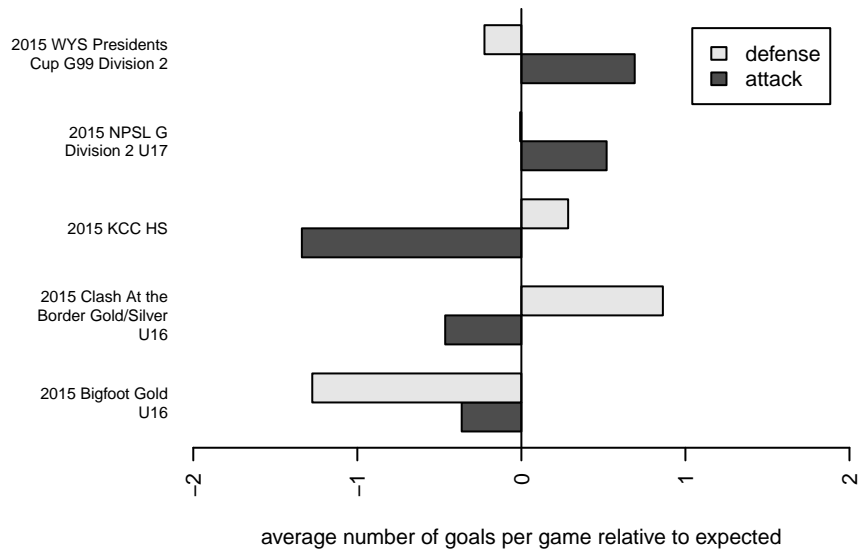

Seattle United W Blue G99

Seattle United Regional
 Seattle, WA
 G99 total strength=1270
 attack=8.35 defense=3.12
 fall league = NPSL G Div 2 U17

alt names used:
 Seattle United G99 West Blue
 SEATTLE UNITED G99 WEST BLUE ()
 Seattle United West G99 Blue

Venues played:
 2015 Clash At the Border Gold/Silver U16
 2015 KCC HS
 2015 Bigfoot Gold U16
 2015 NPSL G Division 2 U17
 2015 WYS Presidents Cup G99 Division 2

Seattle United W Blue G99
 Dots are actual minus expected GF (blue circles) and GA (red triangles).
 Blue line is smoothed change in attack strength. Red is smoothed change in defense strength.

**attack and defense variance (black dot)
relative to other teams
and top 10 in region**

**attack and defense rating
relative to others at age
and all opponents in last 13 months**

Performance relative to 13 month average