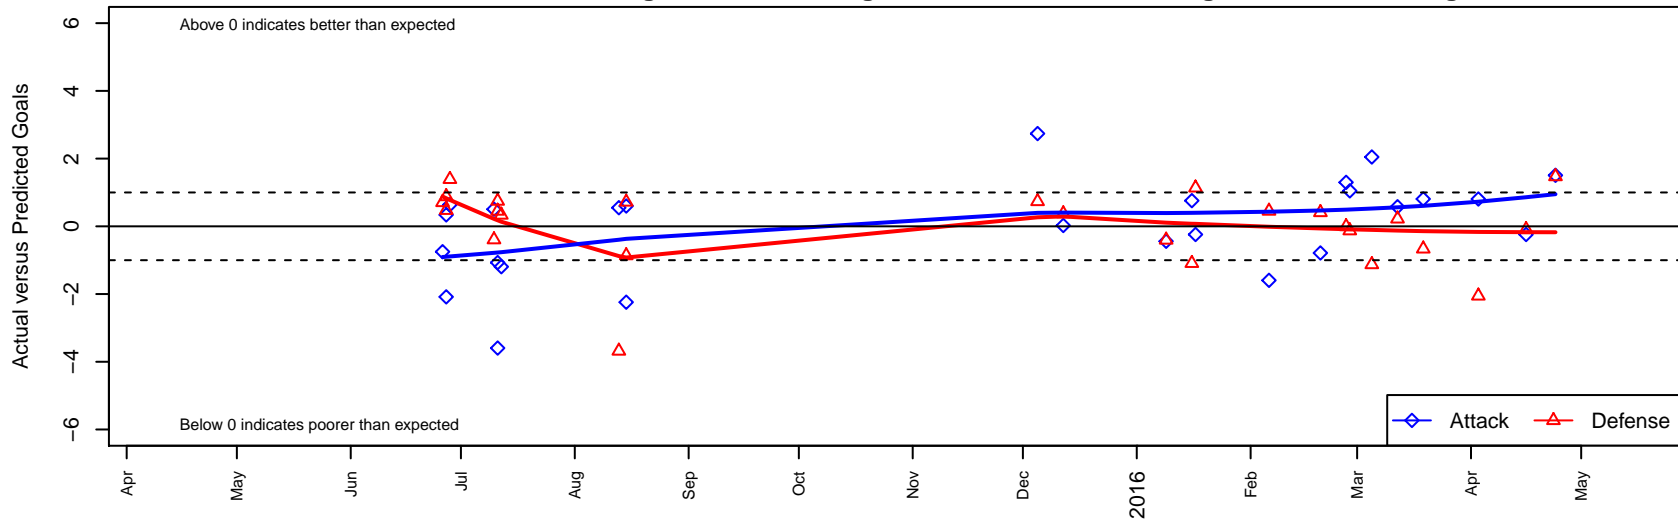

Seattle United W Blue G99

Seattle United Regional
 Seattle, WA
 G99 total strength=1270
 attack=8.35 defense=3.12
 fall league = NPSL G Div 2 U17

alt names used:
 Seattle United G99 West Blue
 SEATTLE UNITED G99 WEST BLUE ()
 Seattle United West G99 Blue

Venues played:
 2015 Clash At the Border Gold/Silver U16
 2015 KCC HS
 2015 Bigfoot Gold U16
 2015 NPSL G Division 2 U17
 2015 WYS Presidents Cup G99 Division 2

Seattle United W Blue G99
 Dots are actual minus expected GF (blue circles) and GA (red triangles).
 Blue line is smoothed change in attack strength. Red is smoothed change in defense strength.

**attack and defense variance (black dot)
relative to other teams
and top 10 in region**

**attack and defense rating
relative to others at age
and all opponents in last 13 months**

Performance relative to 13 month average